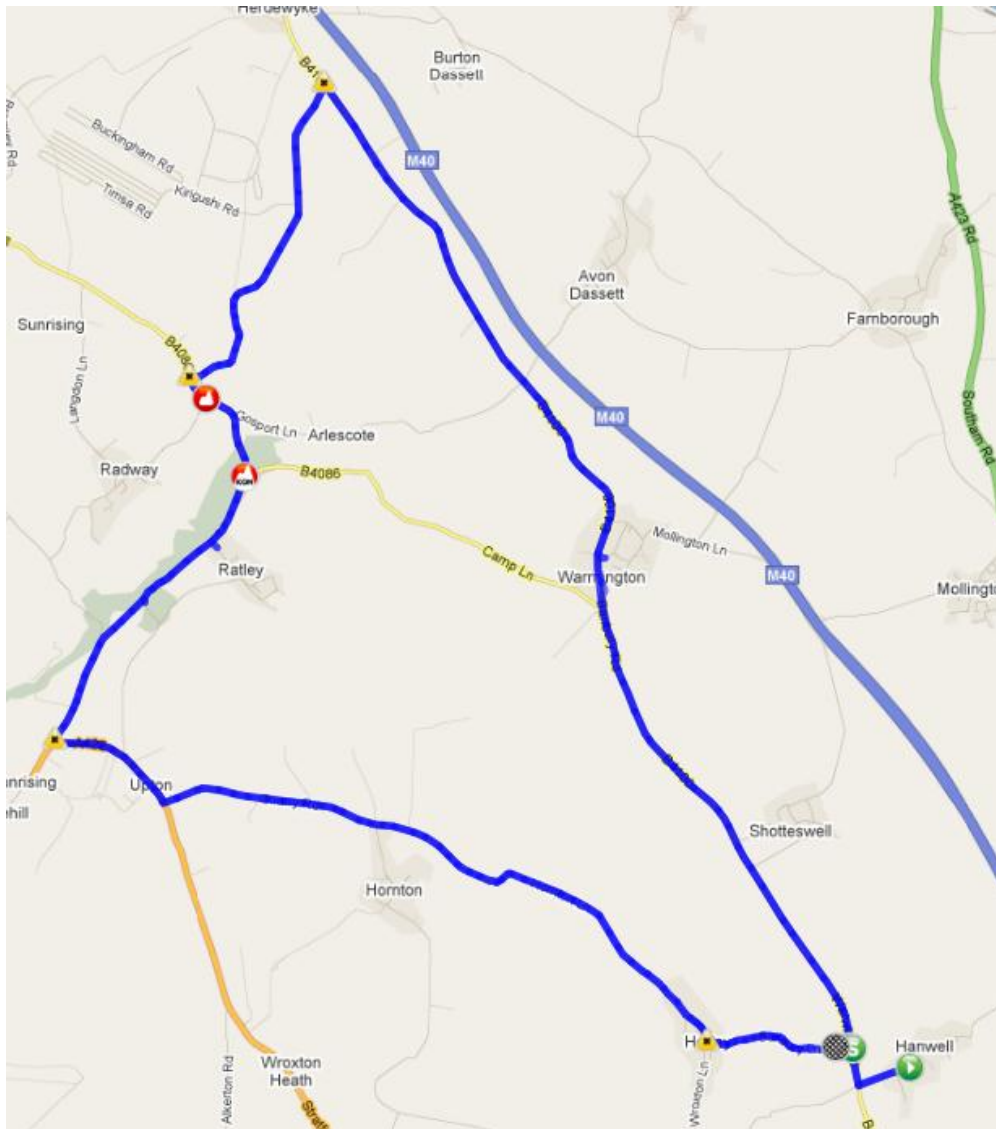

BANBURY STAR CC
PRESENTS

BANBURY STAR ROAD RACE

COURSE MAP

The race heads out north towards Warwick along the B4100. It turns left at the MOD camp along Gosport Lane, then left again onto the B4086 to climb Knowle Hill, through Edge Hill village then soon after joining the A422 the route then turns left to Horley and back towards the B4100 where the finish line is just past the village *at the end of the 3rd lap*.